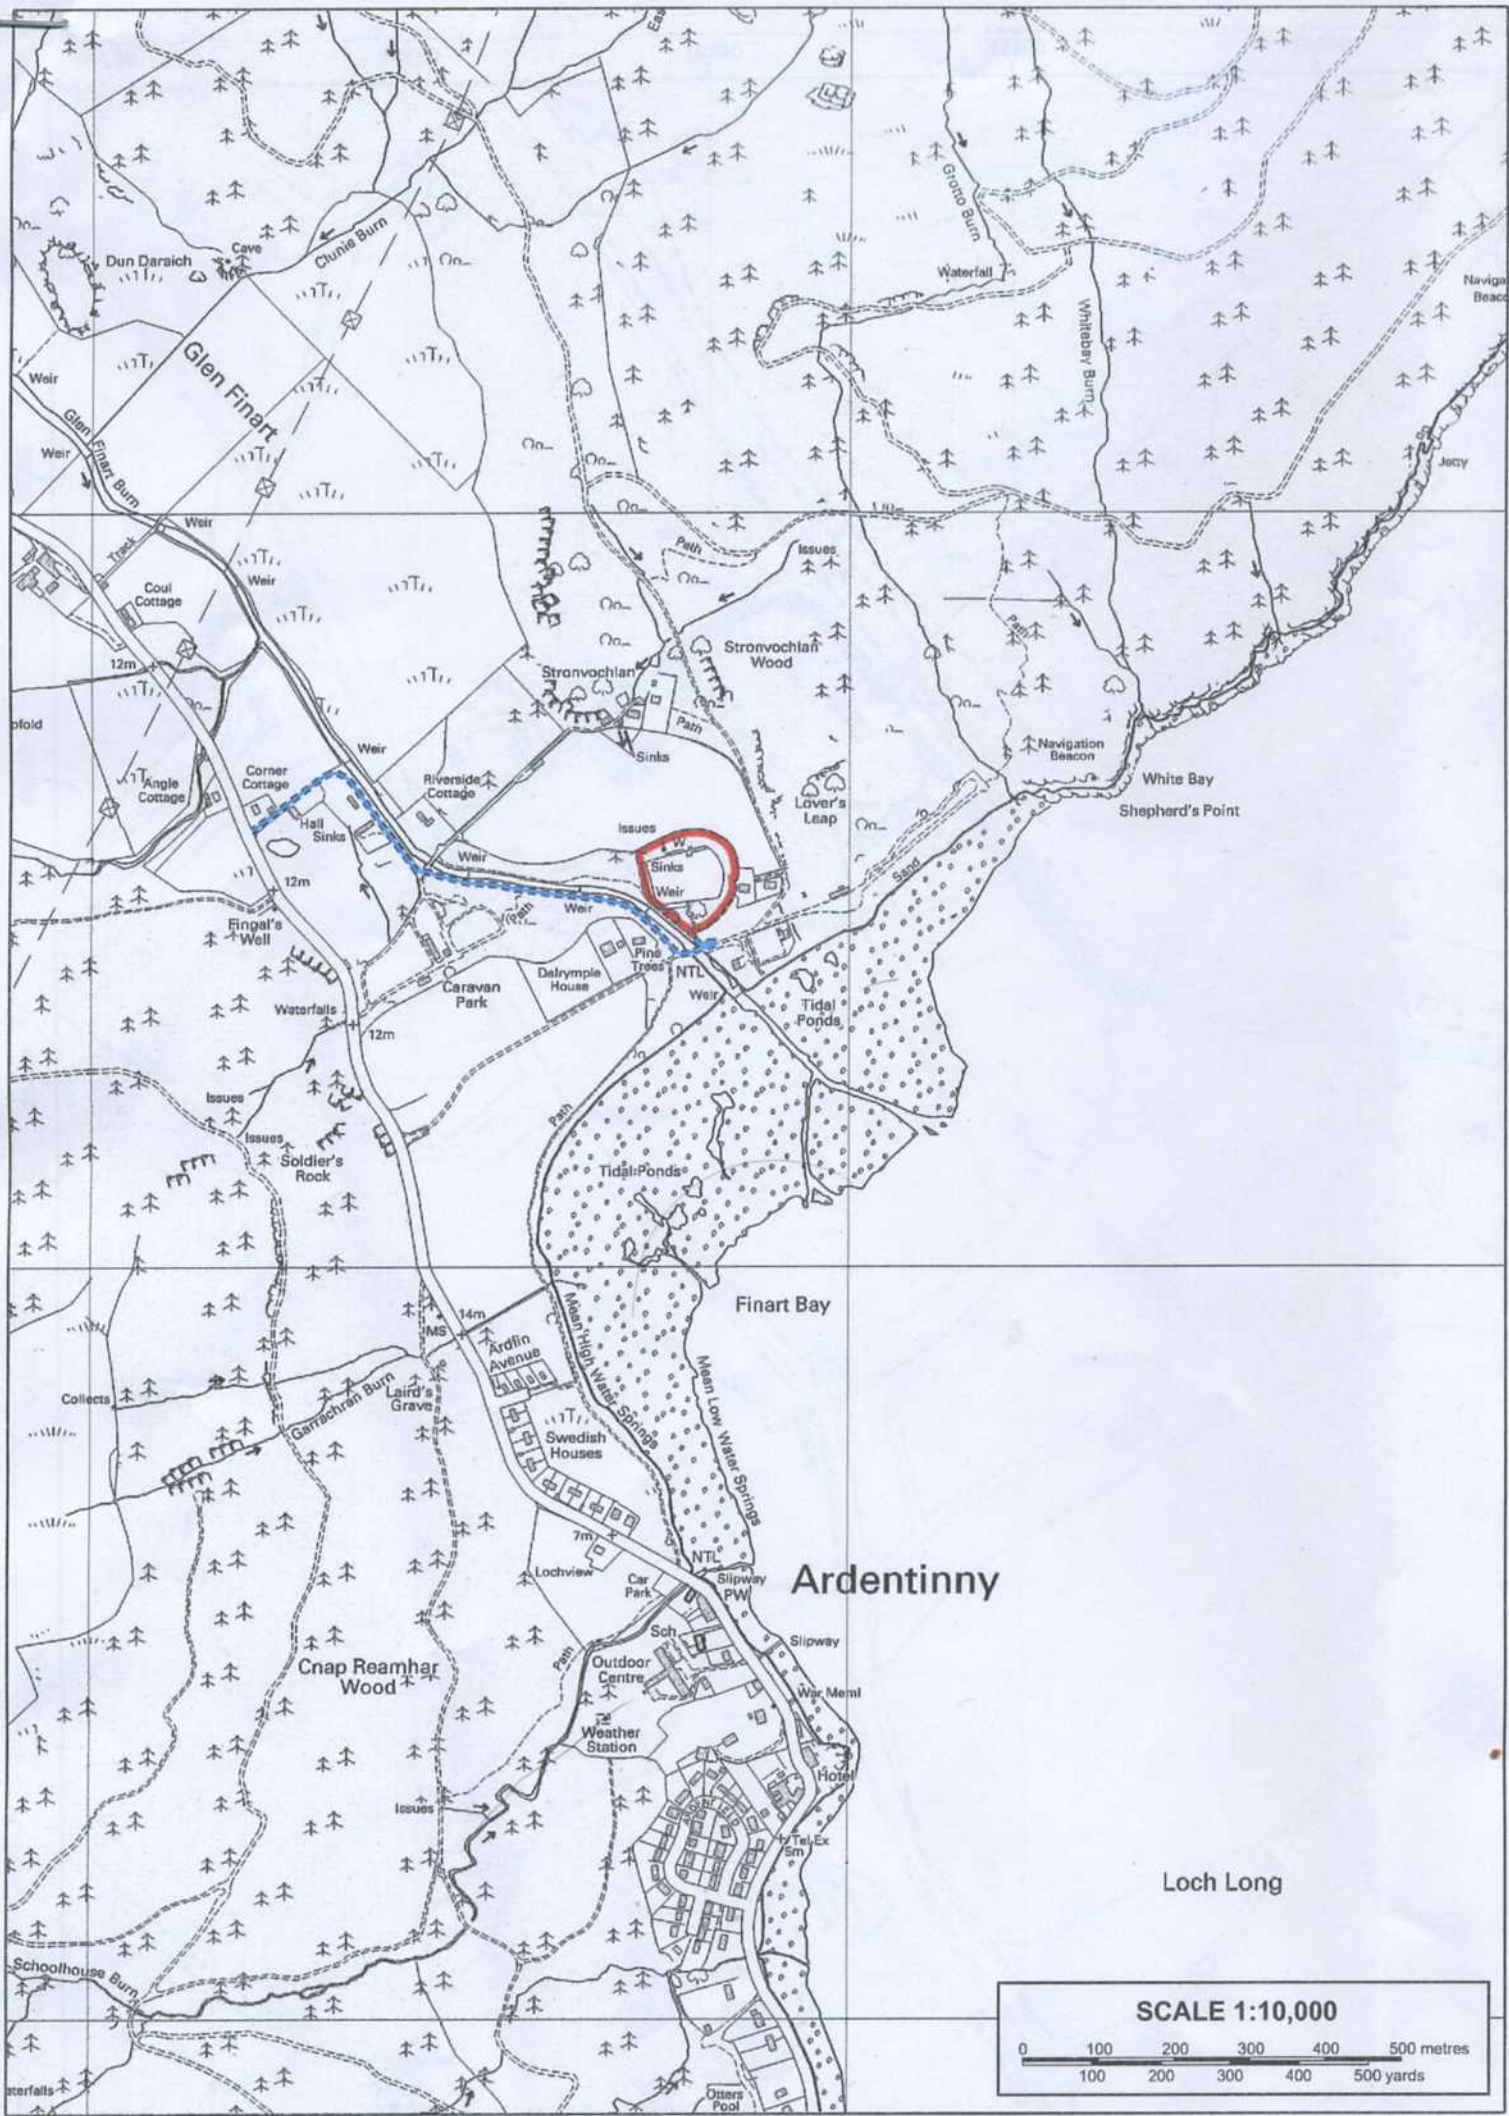

**Draft**

BOUNDARY OF PROPOSED  
SALE AREA OUTLINED  
IN RED

District	<b>COWAL &amp; TROSSACHS</b>	<b>(Benmore)</b>			
Subject	<b>Ardentinny Walled Garden</b>				
Scale	As shown	Council Argyll & Bute	Prepared By	IK	02/10/07
Sheet No.	NS18NE	Drg. No. SS09 - 013	Checked By		
	1:50000 No. 56	File Ref.	Revised By	IK	30/10/09
NGR	NS18818850				
 <b>Forestry Commission</b> Scotland	This map is reproduced from Ordnance Survey material with the permission of Ordnance Survey on behalf of the Controller of Her Majesty's Stationery Office © Crown copyright. Unauthorised reproduction infringes Crown copyright and may lead to prosecution or civil proceedings. Forestry Commission Licence Number - PGA 100025498 Published - 2009				

Glen Finart

Finart Bay

Ardentinnny

Loch Long

SCALE 1:10,000

18600

18700

18800

18900

19000

88800

88700

88600

88500

88400

88300

88200

**SCALE 1:2500**