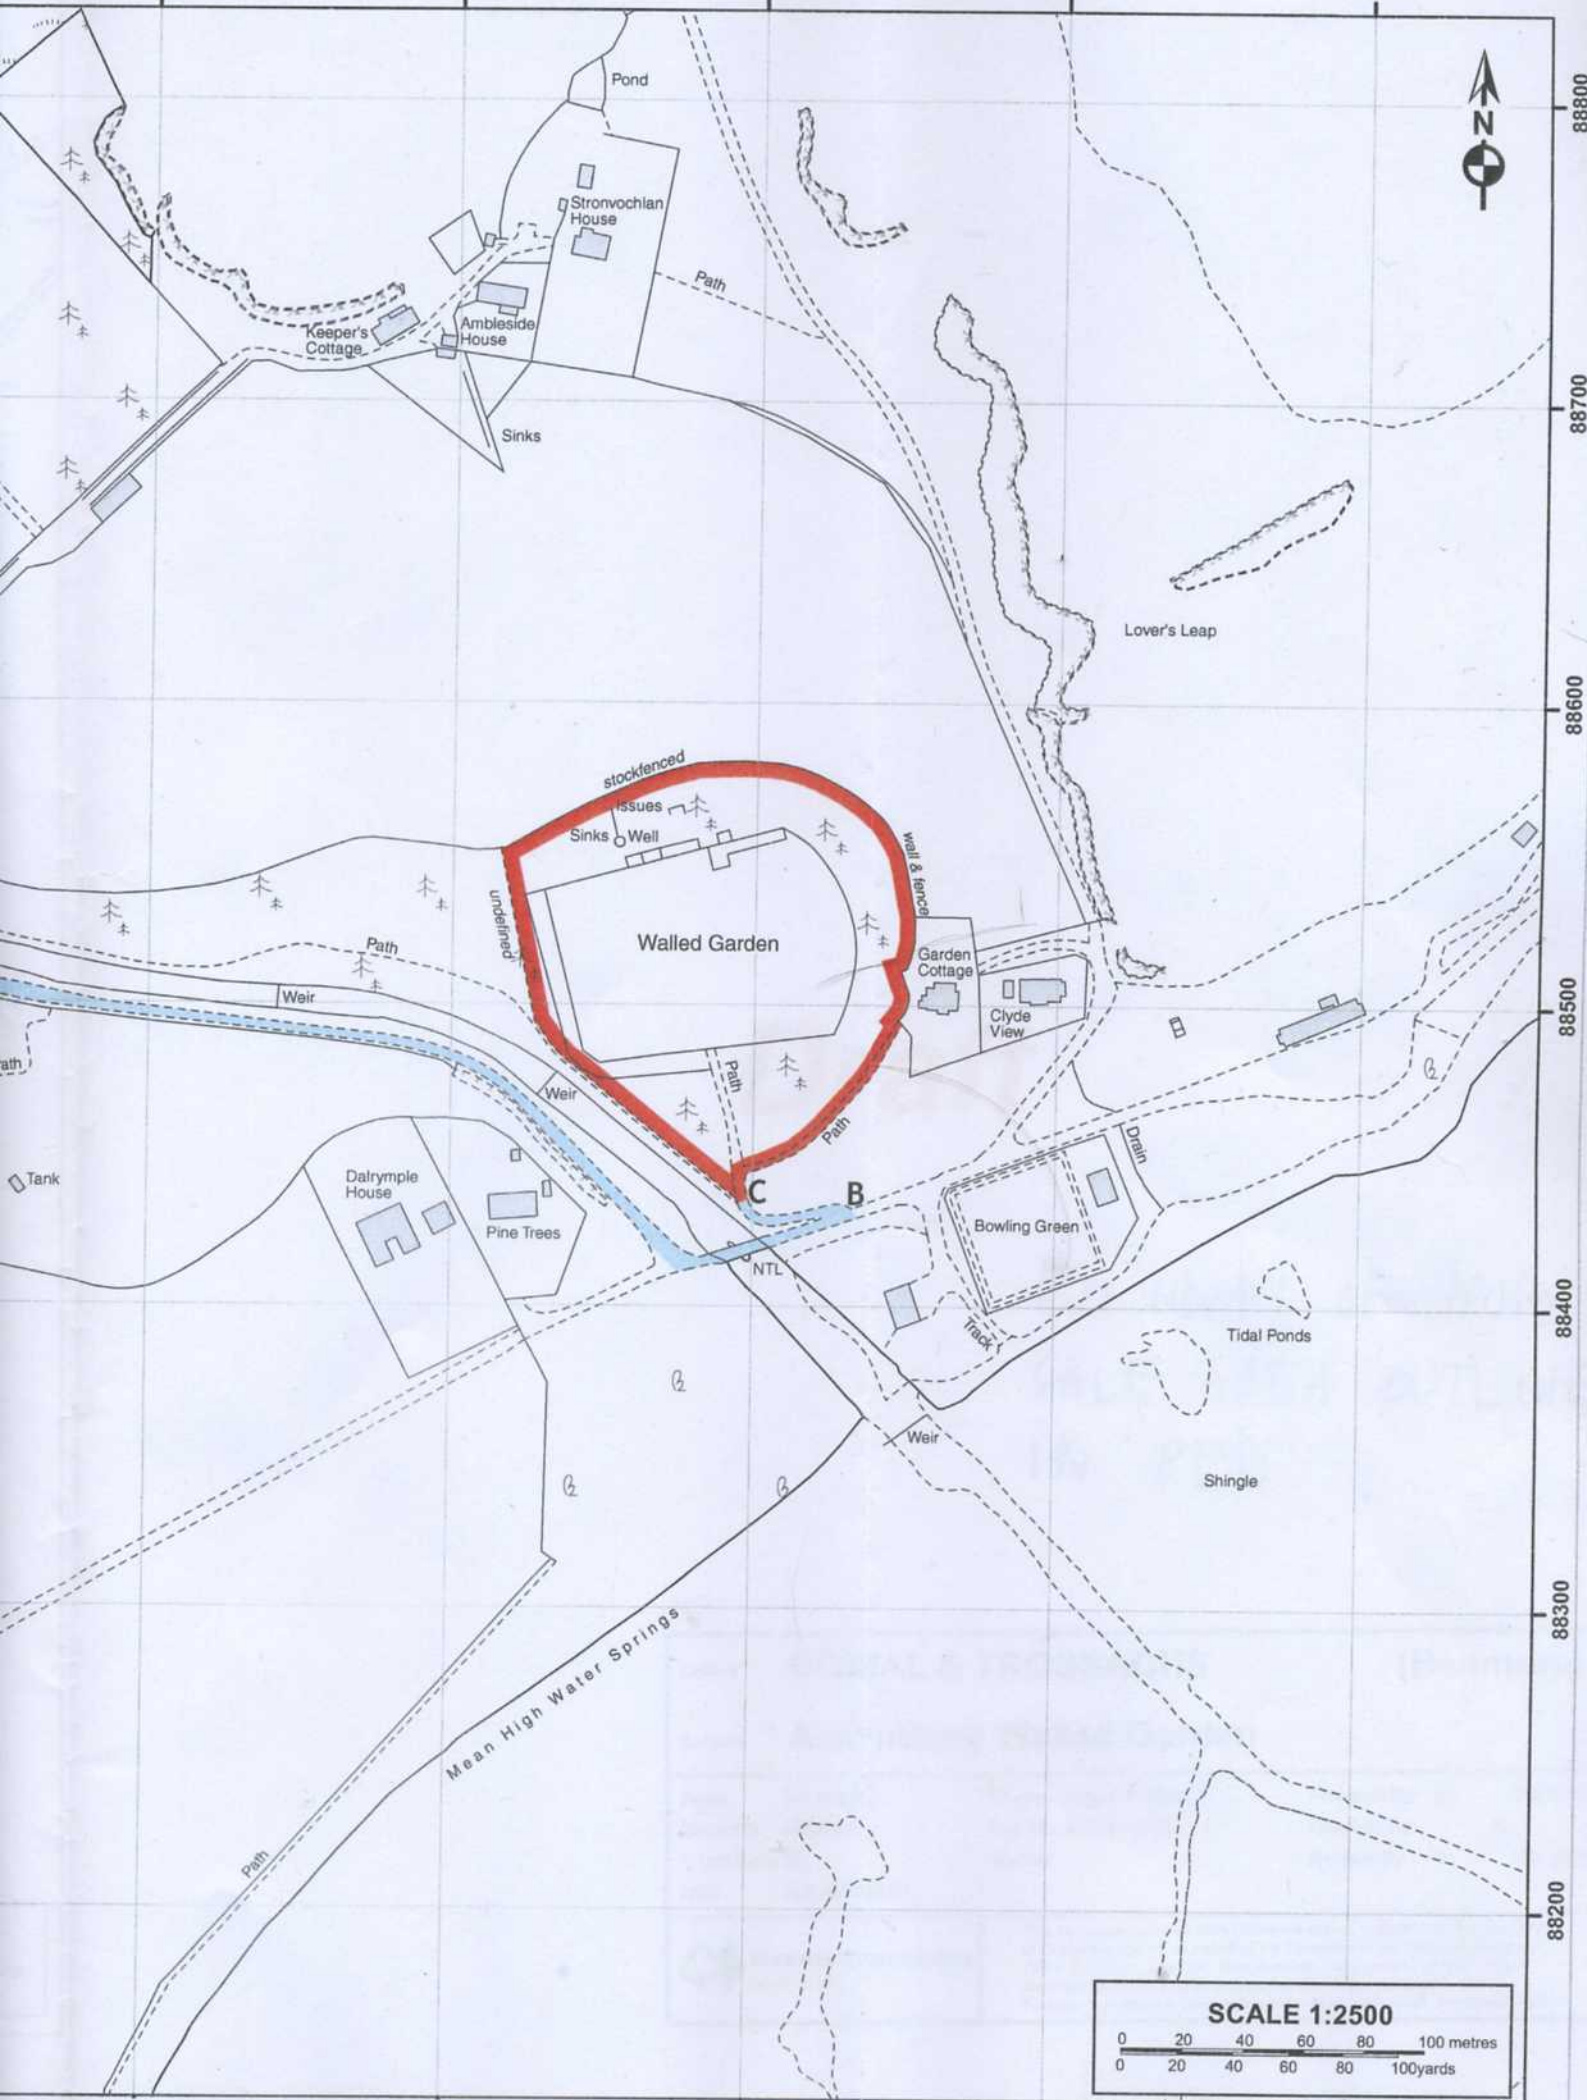

**Draft**

BOUNDARY OF PROPOSED  
SALE AREA OUTLINED  
IN RED

District	<b>COWAL &amp; TROSSACHS</b>	<b>(Benmore)</b>			
Subject	<b>Ardentinny Walled Garden</b>				
Scale	As shown	Council Argyll & Bute	Prepared By	IK	02/10/07
Sheet No.	NS18NE	Drg. No. SS09 - 013	Checked By		
	1:50000 No. 56	File Ref.	Revised By	IK	30/10/09
NGR	NS18818850				
 <b>Forestry Commission</b> Scotland	This map is reproduced from Ordnance Survey material with the permission of Ordnance Survey on behalf of the Controller of Her Majesty's Stationery Office © Crown copyright. Unauthorised reproduction infringes Crown copyright and may lead to prosecution or civil proceedings. Forestry Commission Licence Number - PGA 100025498 Published - 2009				

Glen Finart

Finart Bay

Ardentinnny

Loch Long

SCALE 1:10,000

18600

18700

18800

18900

19000

88800

88700

88600

88500

88400

88300

88200

**SCALE 1:2500**