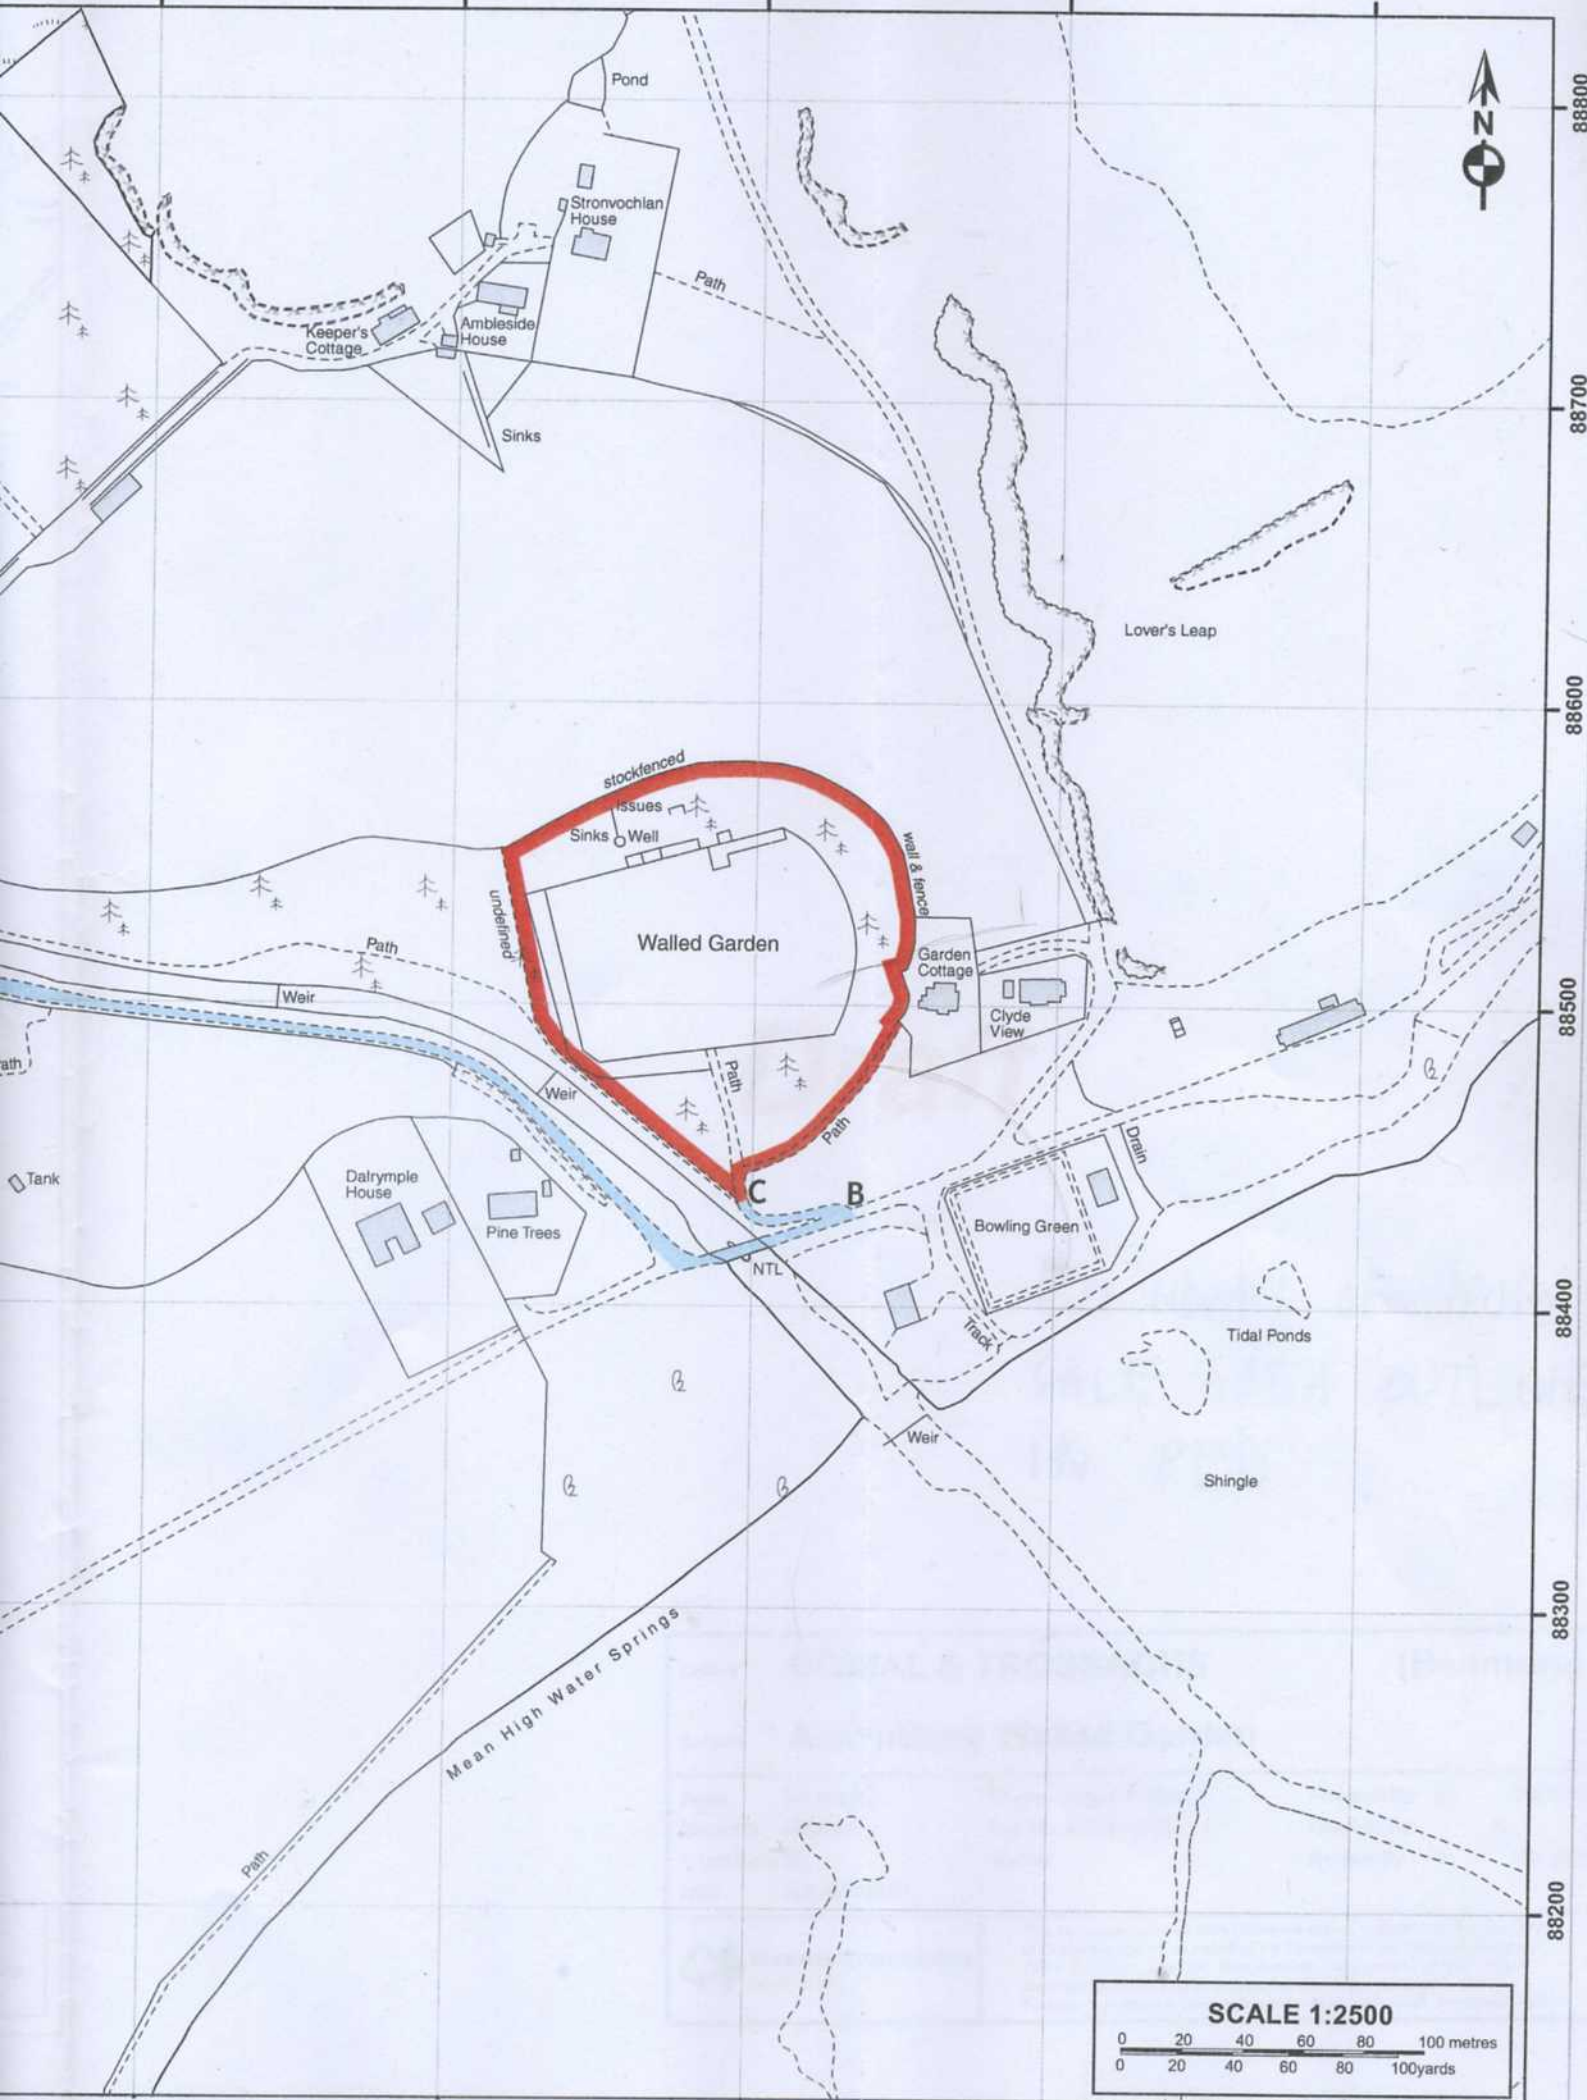

Draft

BOUNDARY OF PROPOSED
SALE AREA OUTLINED
IN RED

District	COWAL & TROSSACHS	(Benmore)			
Subject	Ardentinny Walled Garden				
Scale	As shown	Council Argyll & Bute	Prepared By	IK	02/10/07
Sheet No.	NS18NE	Drg. No. SS09 - 013	Checked By		
	1:50000 No. 56	File Ref.	Revised By	IK	30/10/09
NGR	NS18818850				
 Forestry Commission Scotland	This map is reproduced from Ordnance Survey material with the permission of Ordnance Survey on behalf of the Controller of Her Majesty's Stationery Office © Crown copyright. Unauthorised reproduction infringes Crown copyright and may lead to prosecution or civil proceedings. Forestry Commission Licence Number - PGA 100025498 Published - 2009				

SCALE 1:10,000

18600

18700

18800

18900

19000

88800

88700

88600

88500

88400

88300

88200

SCALE 1:2500